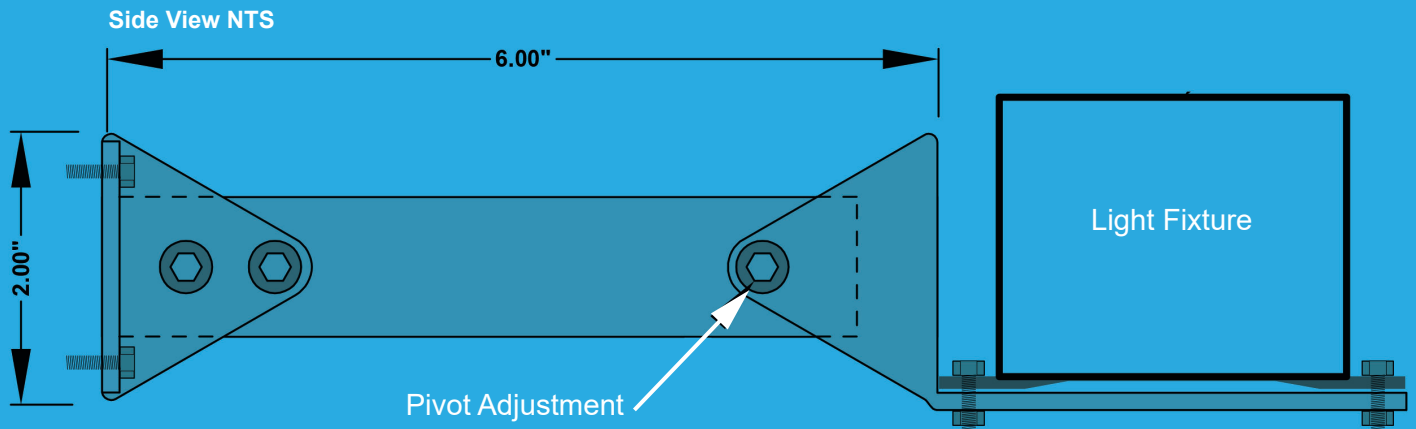

IL-BRKT-PIVOT-ACL

Wall Mounting Custom Pivot Bracket

Mounting for Part #IL-ACL-XXV-XXXXK-24

Product Features

Available Bracket Lengths:

- 2.0 IN Part No. IL-BRKT-PIVOT-ACL-02IN
- 6.0 IN Part No. IL-BRKT-PIVOT-ACL-06IN
- 12.0 IN Part No. IL-BRKT-PIVOT-ACL-12IN
- 18.0 IN Part No. IL-BRKT-PIVOT-ACL-18IN
- 24.0 IN Part No. IL-BRKT-PIVOT-ACL-24IN