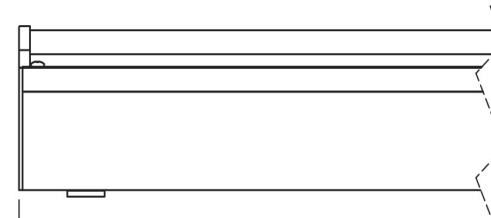

10W Available Fixture Lengths:

12" Part No. IL-ACL10W-120/60-ND-12IN
24" Part No. IL-ACL10W-120/60-ND-24IN
48" Part No. IL-ACL10W-120/60-ND-48IN

15W Available Fixture Lengths:

12" Part No. IL-ACL15W-120/60-ND-12IN
24" Part No. IL-ACL15W-120/60-ND-24IN
48" Part No. IL-ACL15W-120/60-ND-48IN

Power Cord SOOW

Heavy-Duty Industrial Application
Service Cord (600 Volts)
Oil Resistant both inside insulation & outside jacket
Sunlight Resistant
Length: 72" (Longer Lengths Available)

Optional Wall Mounting

Custom Pivot Bracket Direct
Available Bracket Lengths: 2", 6", 12", 18", 24"

#6 Screw Mounting

Sliding Mounting Brackets

12" [305 mm] Minimum to 96" [2438.4 mm] Maximum
Available in 12" [305 mm] increments