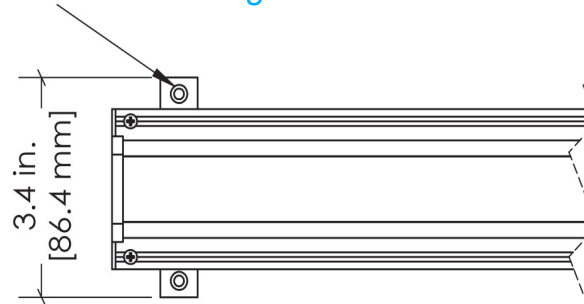

Submitted by:		Date:
Job Name:		
Type:	Total Footage:	Color Temp:
Voltage 120/277:	Dim/Non-Dim:	

Part # IL-ACL00W-120/60-ND

WALL WASHER

WITH MOUNTING FLANGE & LOW PROFILE
DIFFUSER LENS

PRODUCT SPECIFICATIONS

120V/60Hz
Lumen Output: 860 per Foot
Maximum Power Consumption: 10.0 Watts Per Foot
Beam Angle: 120°
Non-Yellowing Acrylic Lens
Aluminum Housing with Adjustable Mounting Feet
2-Year Warranty

All Parts Are Serviceable and Stock in the USA

10W Available Fixture Lengths:

12" Part No. IL-ACL10W-120/60-ND-12IN
24" Part No. IL-ACL10W-120/60-ND-24IN
48" Part No. IL-ACL10W-120/60-ND-48IN

15W Available Fixture Lengths:

12" Part No. IL-ACL15W-120/60-ND-12IN
24" Part No. IL-ACL15W-120/60-ND-24IN
48" Part No. IL-ACL15W-120/60-ND-48IN

Power Cord SOOW

Heavy-Duty Industrial Application
Service Cord (600 Volts)
Oil Resistant both inside insulation & outside jacket
Sunlight Resistant
Length: 72" (Longer Lengths Available)

Optional Wall Mounting

Custom Pivot Bracket Direct
Available Bracket Lengths: 2", 6", 12", 18", 24"

#6 Screw Mounting