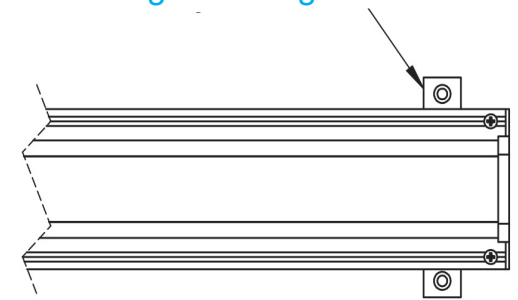

Sliding Mounting Brackets

12" [305 mm] Minimum to 96" [2438.4 mm] Maximum
Available in 12" [305 mm] increments