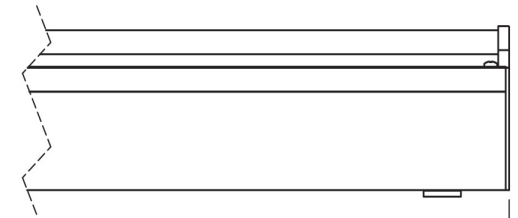

Sliding Mounting Brackets

12" [305 mm] Minimum to 96" [2438.4 mm] Maximum
Available in 12" [305 mm] increments