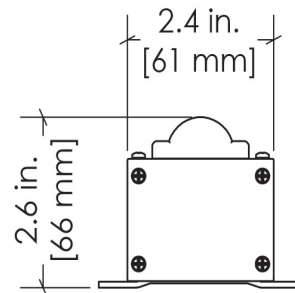

10W Available Fixture Lengths:

12" Part No. IL-ACL10W-120/60-ND-12IN
24" Part No. IL-ACL10W-120/60-ND-24IN
48" Part No. IL-ACL10W-120/60-ND-48IN

15W Available Fixture Lengths:

12" Part No. IL-ACL15W-120/60-ND-12IN
24" Part No. IL-ACL15W-120/60-ND-24IN
48" Part No. IL-ACL15W-120/60-ND-48IN

Power Cord SOOW

Heavy-Duty Industrial Application
Service Cord (600 Volts)
Oil Resistant both inside insulation & outside jacket
Sunlight Resistant
Length: 72" (Longer Lengths Available)

Optional Wall Mounting

Custom Pivot Bracket Direct
Available Bracket Lengths: 2", 6", 12", 18", 24"

#6 Screw Mounting

Sliding Mounting Brackets

12" [305 mm] Minimum to 96" [2438.4 mm] Maximum
Available in 12" [305 mm] increments